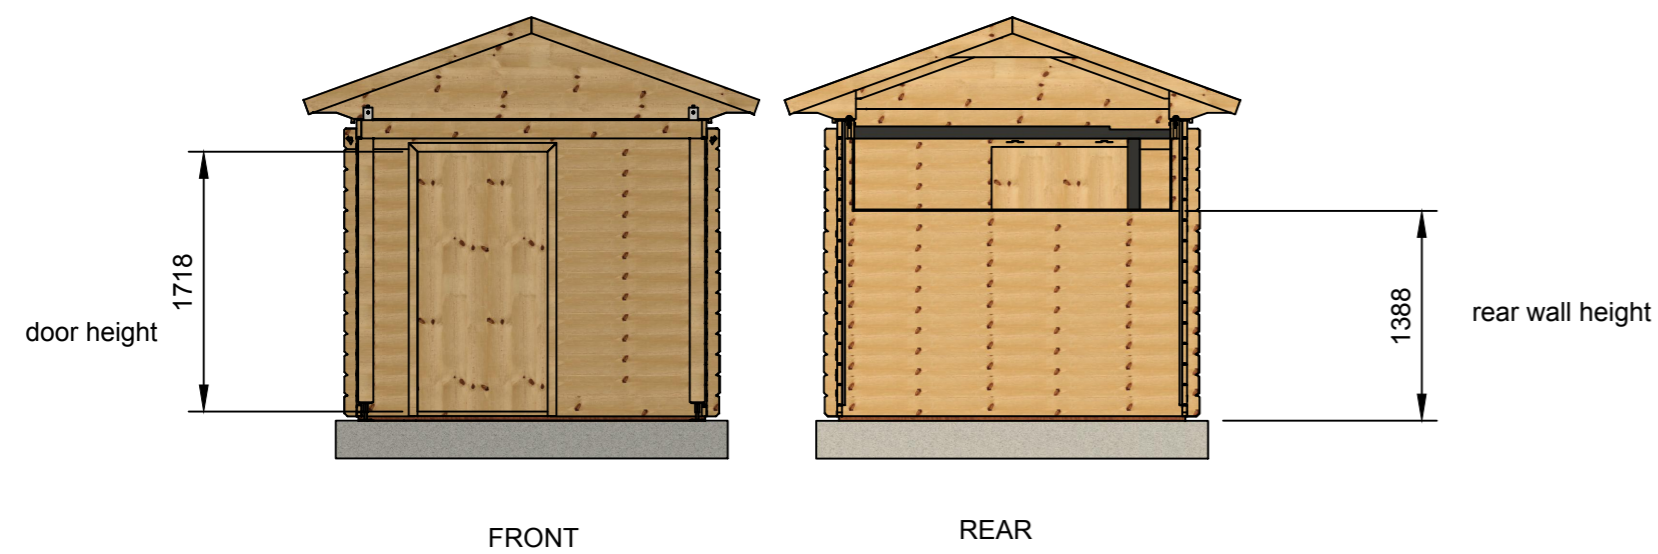

GreenLine MEDIUM-32

Dept.	Technical reference	Created by	APRIL 2021	Approved by
		Document type	ROLL-OFF MEDIUM 32mm	Document status
		Title	Datenblatt data sheet	DWG No.
Rev.	Date of issue	Sheet	1/1	