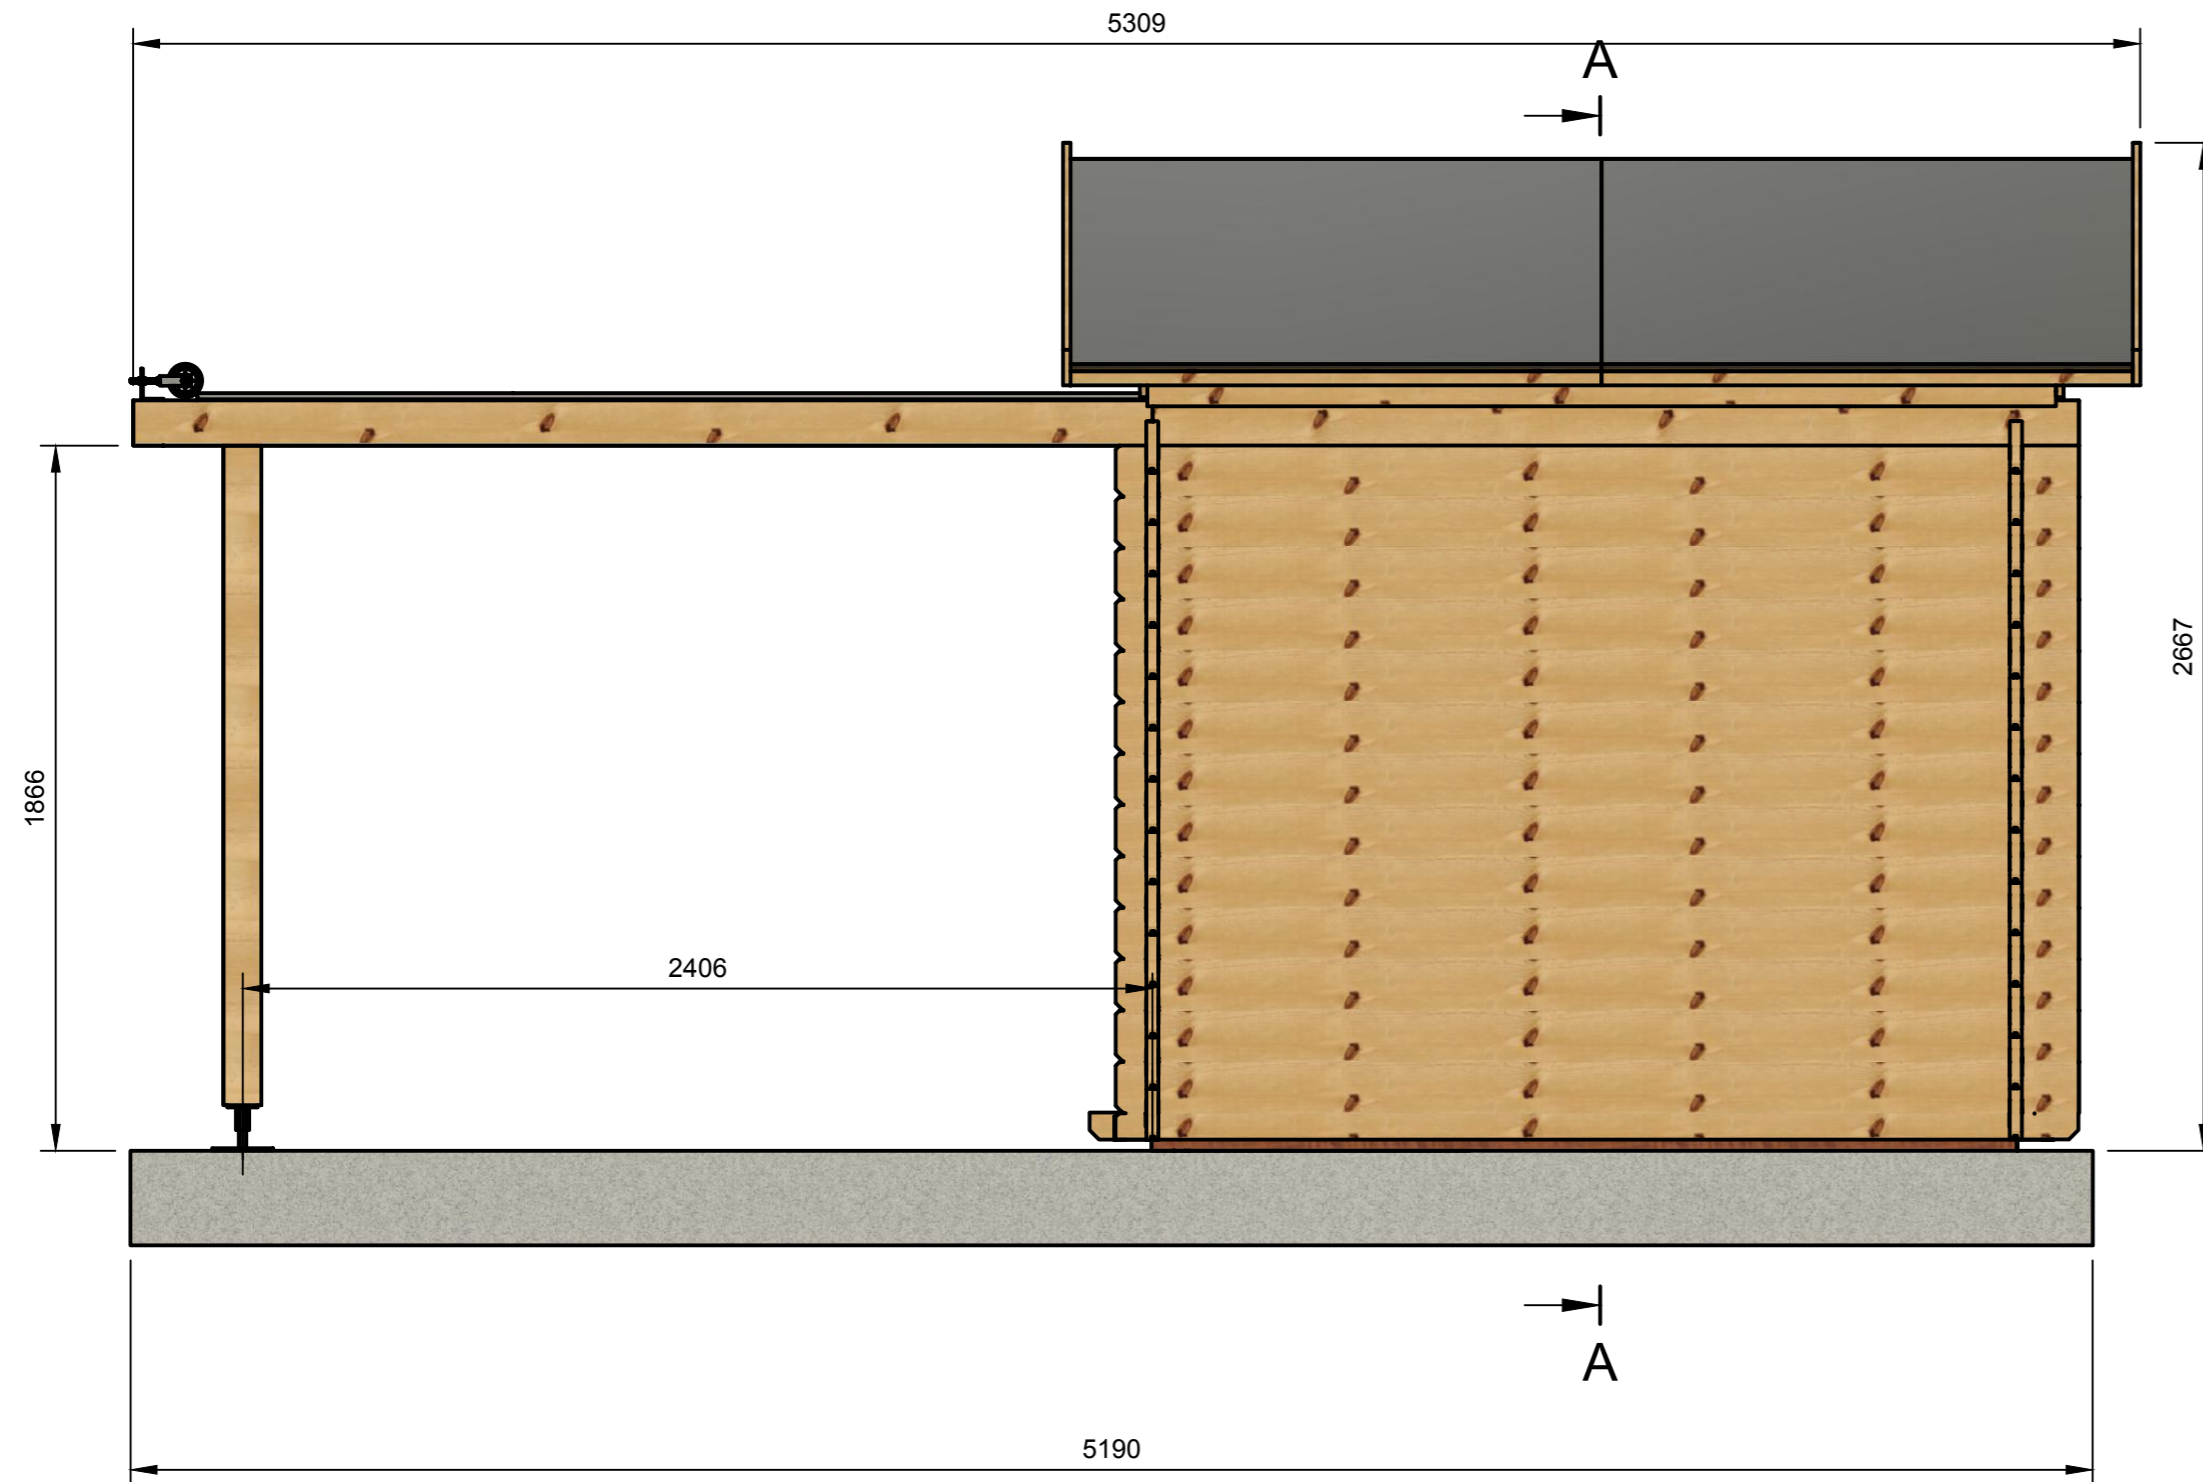

GreenLine MEDIUM-32

Dept.	Technical reference	Created by	APRIL 2021	Approved by
		Document type	ROLL-OFF MEDIUM 32mm	Document status
		Title	Datenblatt data sheet	DWG No.
Rev.	Date of issue	Sheet	1/1	