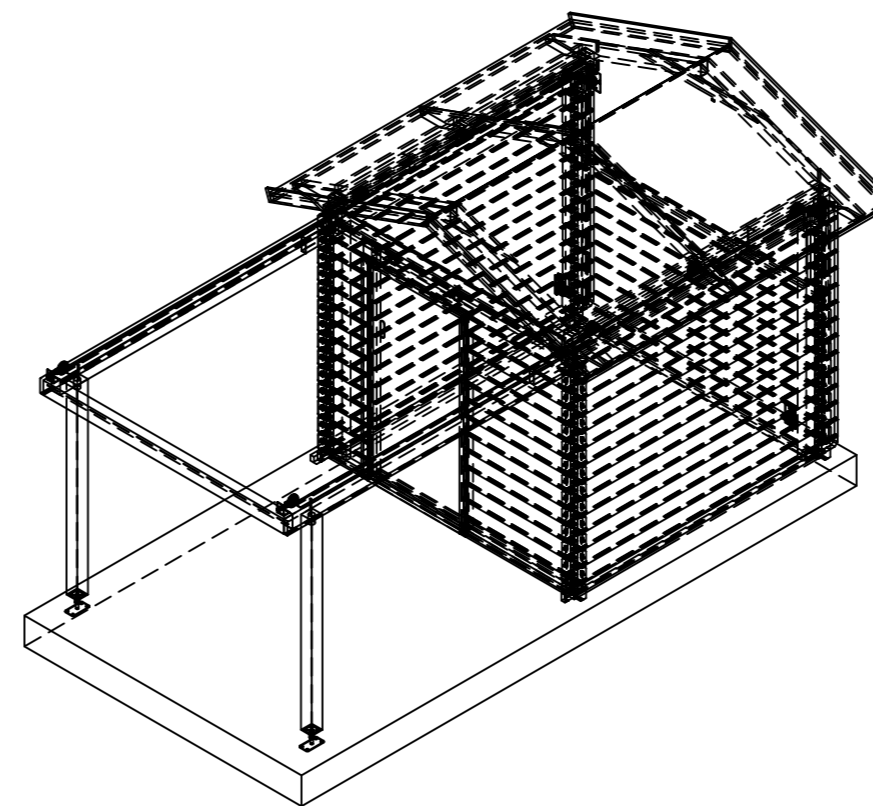

GreenLine MEDIUM-32

Dept.	Technical reference	Created by	APRIL 2021	Approved by
		Document type	ROLL-OFF MEDIUM 32mm	Document status
		Title	Datenblatt data sheet	DWG No.
Rev.	Date of issue	Sheet	1/1	