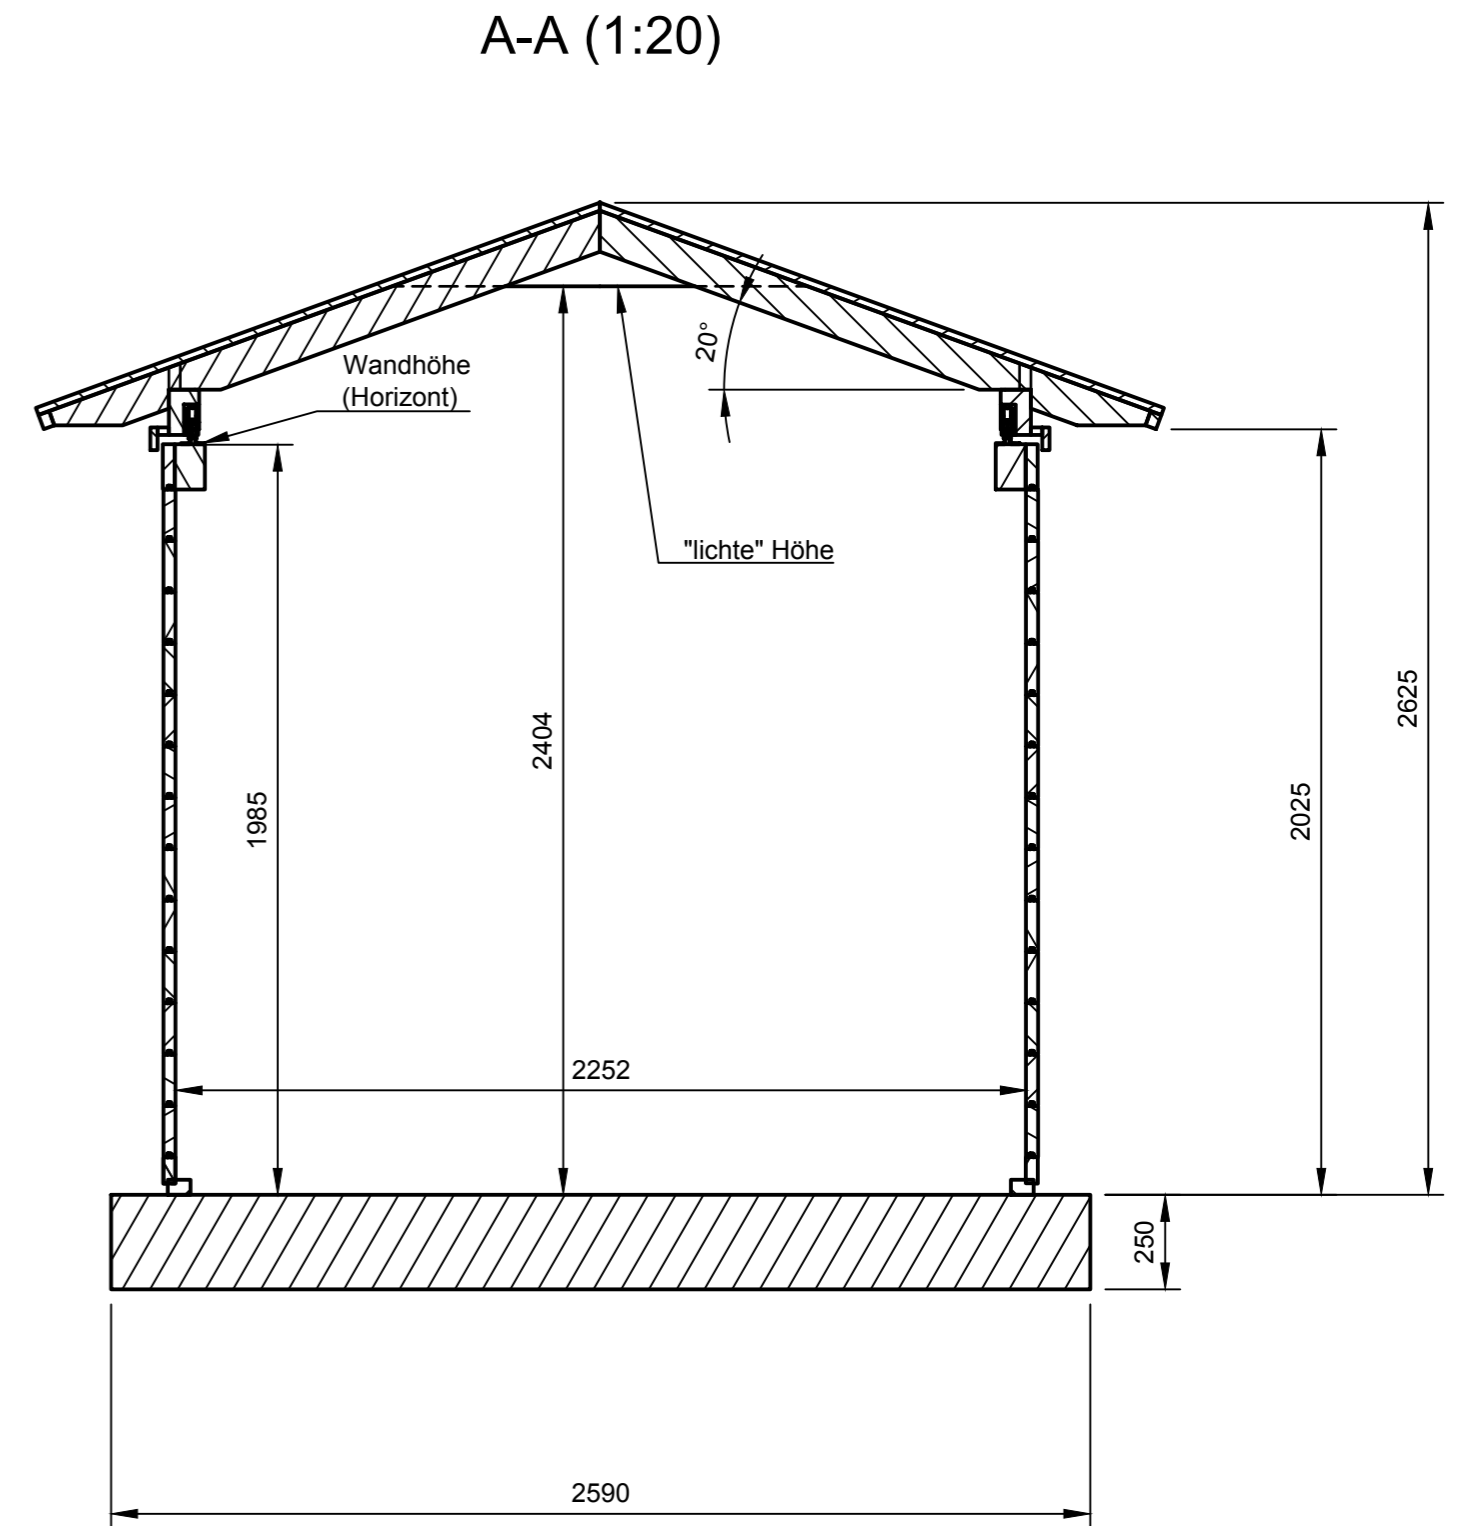

GreenLine MEDIUM-32

Dept.	Technical reference	Created by	APRIL 2021	Approved by
		Document type	ROLL-OFF MEDIUM 32mm	Document status
		Title	Datenblatt data sheet	DWG No.
Rev.	Date of issue	Sheet	1/1	